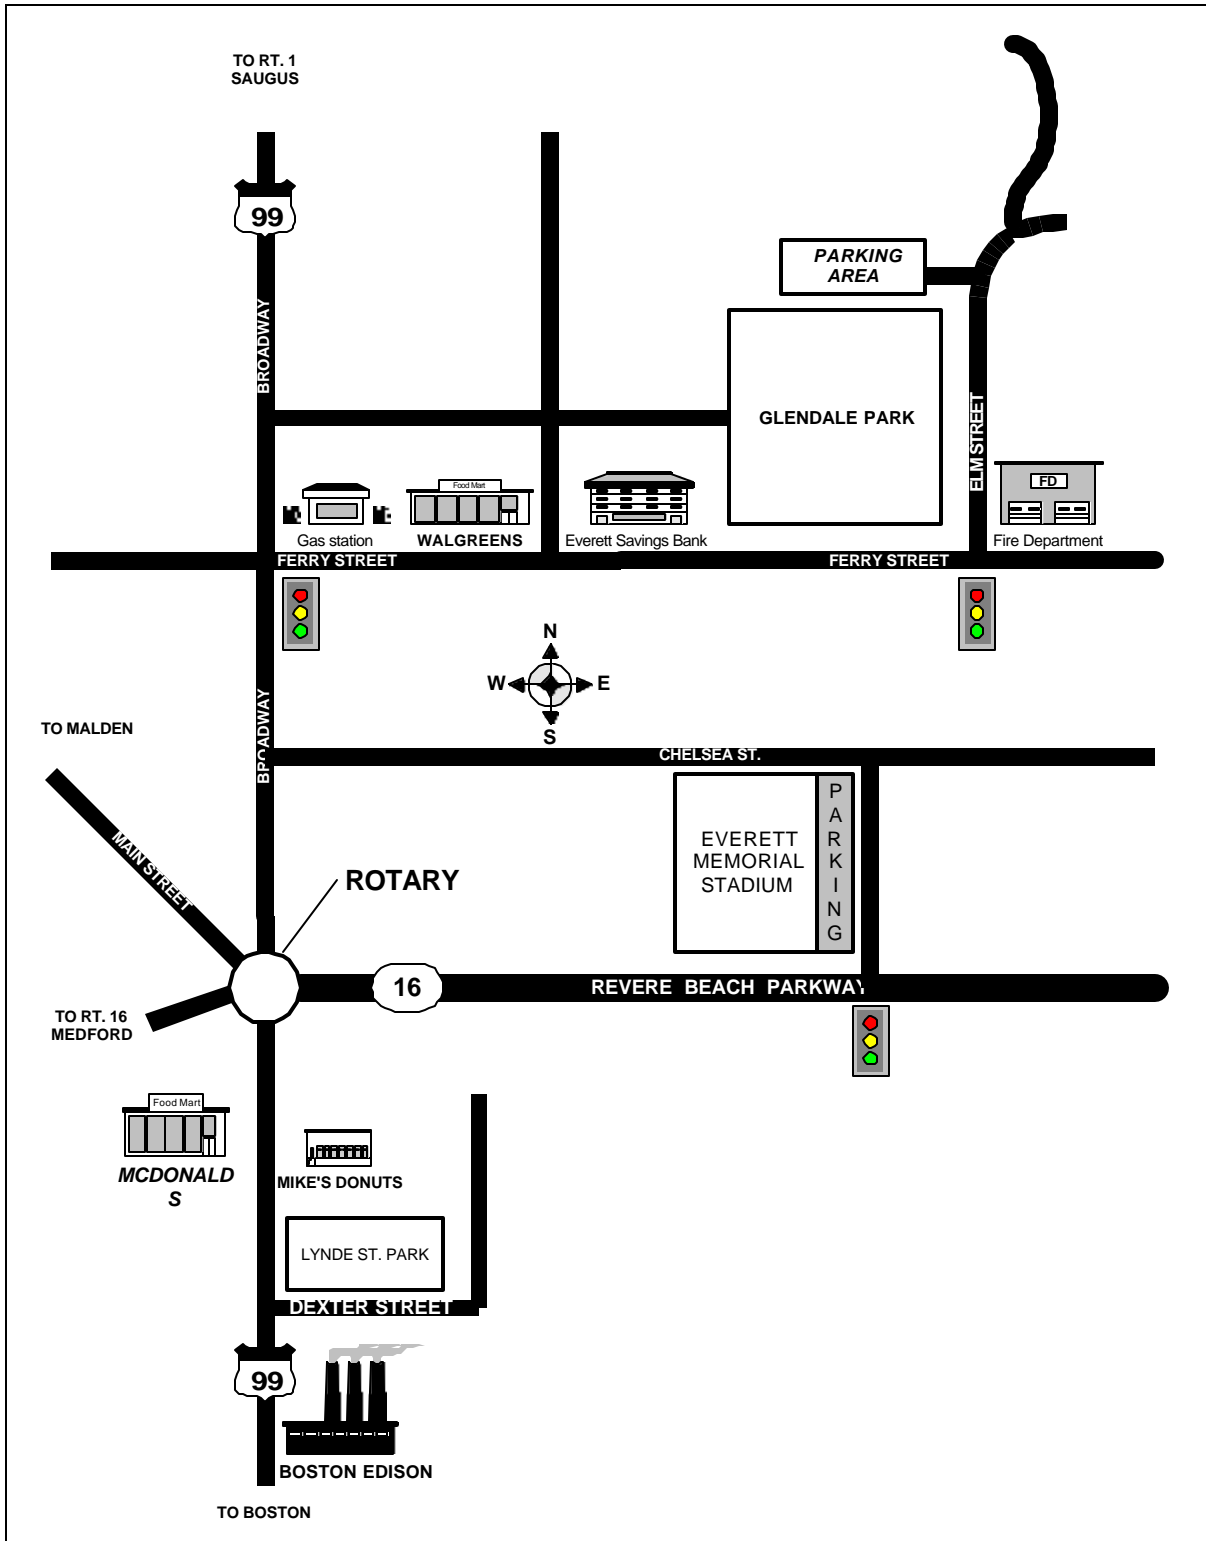

## Directions to Madeline English School (NOT SHOWN ON MAP):

Take 93 south to exit 33. When you come to a rotary take 3<sup>rd</sup> right (sign says Fellsway West - Boston). Stay right to Fellsway West - Malden. At the 4<sup>th</sup> set of lights, take a left onto Medford Street. Go through 4 sets of lights and you will come to a small cemetery on right hand side. Take a right onto Bellrock St. and bear left on Bellrock. At 1<sup>st</sup> set of lights (corner of Bellrock and Woodville St.) take a right into the school parking lot. The field is behind the school. The school address is: 115 Woodville Street.